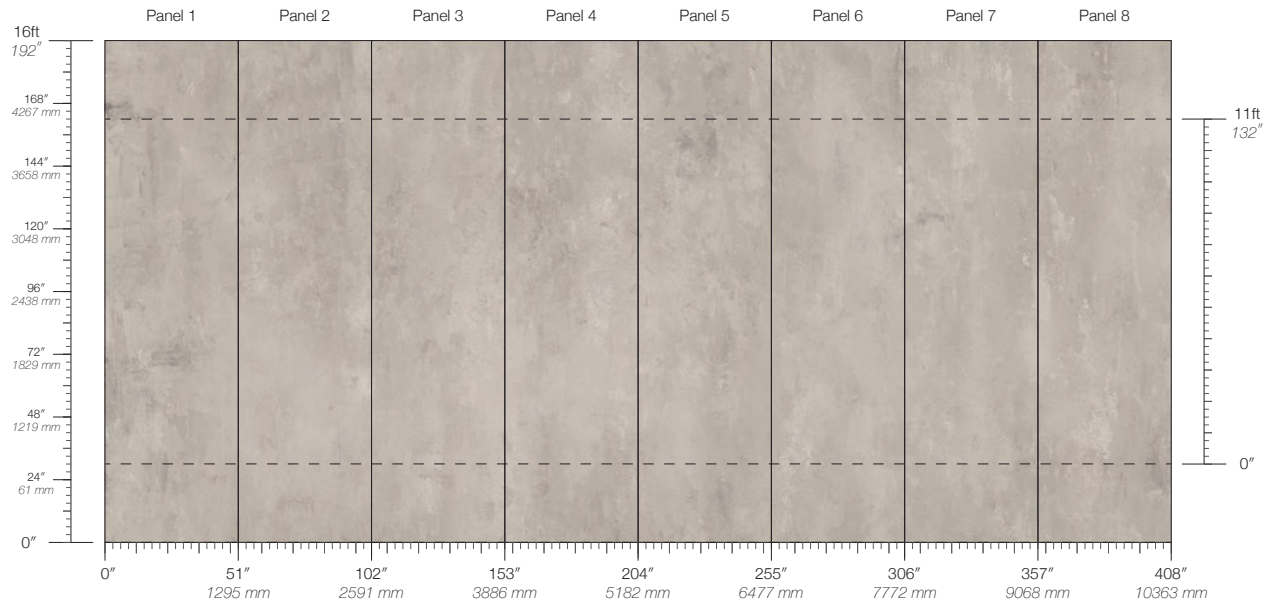

Perception Unfinished

Suitable for residential and commercial projects

COLOR

Unfinished

ITEM

6547

CONTENT

Type II PVC-Free

PANEL WIDTH

51" / 1295 mm trimmed

PANEL HEIGHT

132" / 3353 mm standard
192" / 4877 mm extended

REPEAT

Non-repeating

STOCK

Made to order

LEAD TIME

4 weeks to print

MINIMUM

1 panel

PRICE

Available upon request

ORIGIN

USA

DETAILS

Custom options available

MAINTENANCE

Water-based cleanser

ENVIRONMENTAL

FSC Certified Content
Low VOC

SPECS

Polyester & Paper Composite face
Fabric backing
13 oz per linear yard
200 g per linear meter
Smooth surface texture

TESTING

(US) ASTM E84 Adhered Class A
ASTM F793 Type II Characteristics

CONTACT

sales@calicowallpaper.com
+1 718 243 1705
57 Lispenard Street
New York, NY 10013 USA

DISCLAIMER

Refer to our website to see the full mural artwork. Reference the physical sample for color and texture. Panel maps represent mural artwork only.